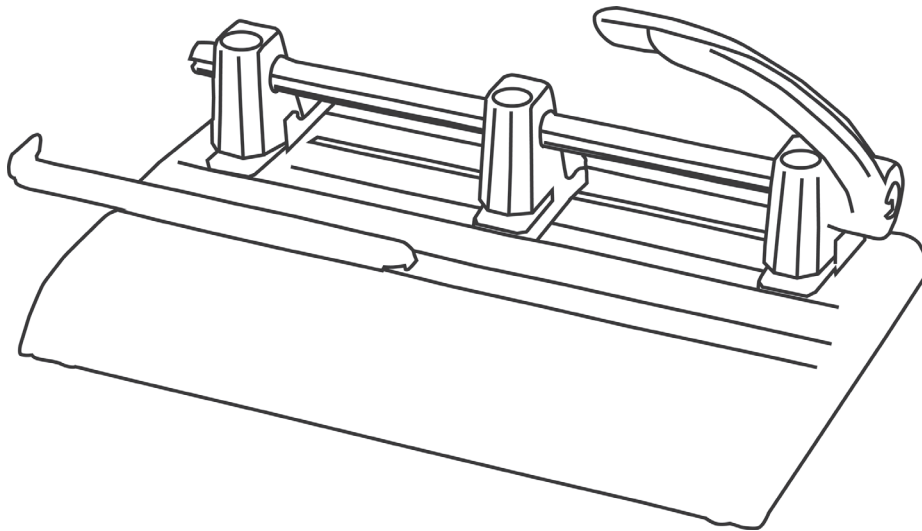

Model 1325B

MASTER®
A MARTIN YALE BRAND

Individual

Dimensions 11" x 7.25" x 7"

Weight 5.8 lbs.

UPC Code 0-15086-10950-9

Retail Price $119.00

* 9/32" Replacement Punch Heads: Model 1025B

251 Wedcor Ave. • Wabash, IN. 46992
Ph: 800•225•5644 - Fax: 260•563•4575
www.martinyale.com