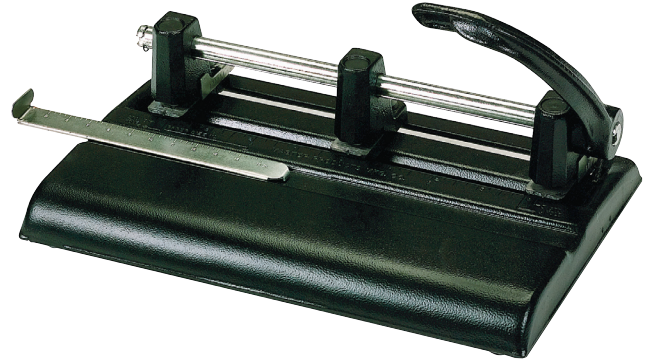

## Adjustable 40-Sheet 3-Hole Punch

Lever handle provides easier punching of stacks of paper.

# Model 1325B

- Punches through up to 40 sheets of 20-lbs. bond paper
- Adjustable punch heads for convenient 2 or 3-hole punching
- Accepts 2-7 punch heads
- Margin depth guides adjust for custom punching needs
- Adjustable ruled paper guide
- Large capacity paper chip pan
- Non-skid rubber feet

## Individual

Dimensions 11" x 7.25" x 7"

Weight 5.8 lbs.

UPC Code 0-15086-10950-9

Retail Price \$119.00

\* 9/32" Replacement Punch Heads: Model 1025B

251 Wedcor Ave. • Wabash, IN. 46992  
Ph: 800•225•5644 - Fax: 260•563•4575  
www.martinyale.com