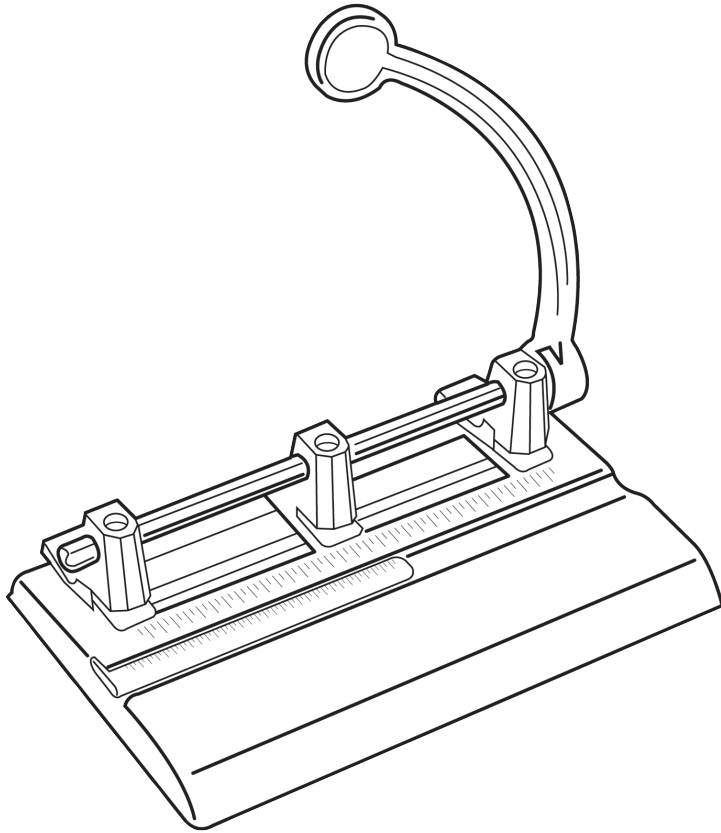

MASTER[®]
A MARTIN YALE BRAND

40 Sheet 3-Hole Punches w/ Power Handle

Model 1340PB

- Power handle provides more leverage for easier punching
- Punches through up to 40 sheets of 20 lb bond paper
- Adjustable punch heads for convenient 2 or 3-hole punching
- Accepts 2-7 punch heads
- Margin depth guides adjust for custom punching needs
- Adjustable ruled paper guide
- Large capacity paper chip pan
- Non-skid rubber feet

40 Sheet 3-Hole Punches w/ Power Handle

Model 1340PB

Dimensions* 10 7/8w x 7 1/2d x 11 1/8h

Weight* 5 lbs 15.8 oz

UPC Code 0-15086-20430-3

Retail Price

Punch Heads

For Model	Model	Dimensions*
1325PB	1025B	9/32"
1335PB	1035B	11/32"
1340PB	1040B	13/32"