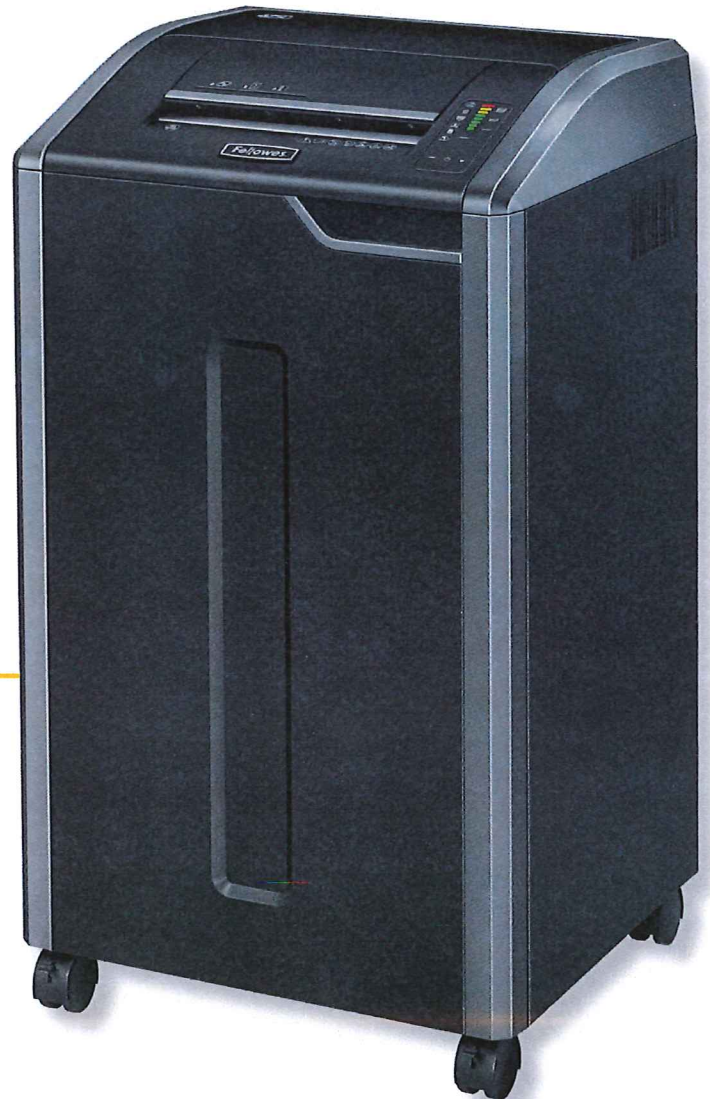

POWERSHRED® 425 Series

Commercial Shredders

**Advanced
Jam Prevention**
Eliminates paper jams and
powers through tough jobs

Designed & Assembled in USA
Also meets strict TAA guidelines

Automatic Oiling
Lubricates the cutters automatically to
enhance performance and extend
shredder life (425Ci only)

Advanced Safety
Stops shredding when hands touch
the paper opening

Energy Efficient
Optimal energy efficiency 100% of
the time - in and out of use

Specifications

Model #	425Ci	425i
Item	38425	38420
Sheets/Pass	28	38
Cut Type	Cross-Cut	Strip-Cut
Security	Level P-4	Level P-2
Cut Size	5/32" x 1 1/8"	1/4"
Users	10+	
Run Time	Continuous	
Bin Capacity	30 gallons	
Bin Type	Removable Corrugate Basket	
Throat Width	12"	
Dimensions	37.5"H x 22"W x 20"D	
Also Shreds		
Warranty	2-year product and service plus lifetime on cutters	