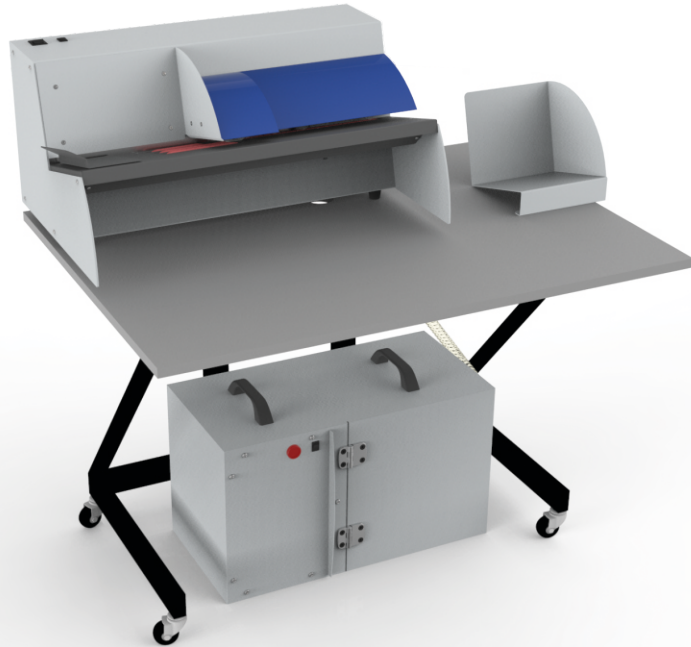

High Volume Flat Opener

Model 3033

Opens Just about everything up to 12mm (½") thick in semi-automatic mode. Can open almost any envelope in manual mode.

**Cuts wide and deep - or thin and narrow!
All depending on the application**

Milling Cutter Technology

Set to destroy, open, cut everything - from cardboard to paper clips; or, set to protect contents!

High Speed

Up to 1,200 flats an hour

Heavy Duty

Solid metal construction throughout. Made of steel using the highest quality of components. Has two motors for better performance and a longer life.

Vacuum Disposal System

Simple and Reliable

High degree of operational reliability

Easy to Operate

Specifications:

Length: 1070mm (42in) Depth: 750mm (30in) Height: 1065mm (42in) Weight: 36kg (79lbs)

Power: 120VAC - 2.65A or 230VAC - 1.25A

Envelope Size: All sizes and types

Depth of Cut: From 0 (no cut) up to 3mm (1/8")

Speed: 1,200 an hour

POSTMARK

POSTMARK INC

PHONE | 805.594.1454

FAX | 805.594.1455

3197 DUNCAN LANE #A
SAN LUIS OBISPO, CA 93401
UNITED STATES OF AMERICA